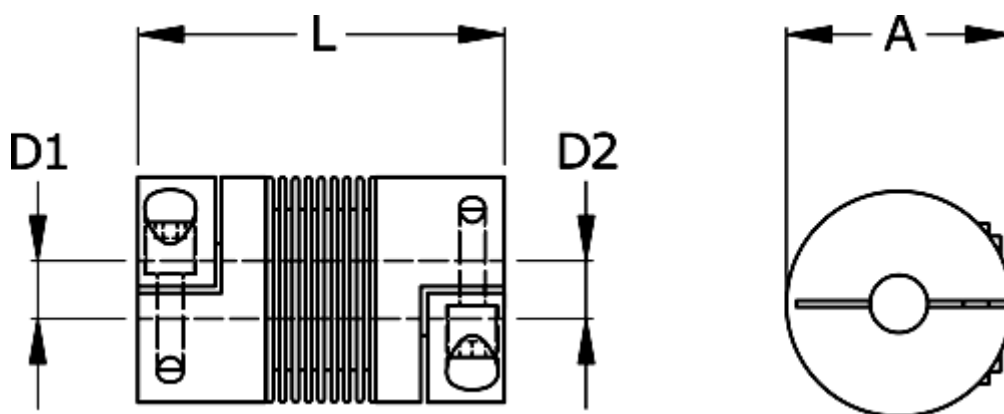

# Data Sheet

Article number: 3330200200420610

Description: Bellow coupling type 2 size20  
Length 42 mm, bore 6/10 mm

## Measures

A	= 25
D1	= 6
D2	= 10
L	= 42
Nom. torque NM (Tkn)	= 2